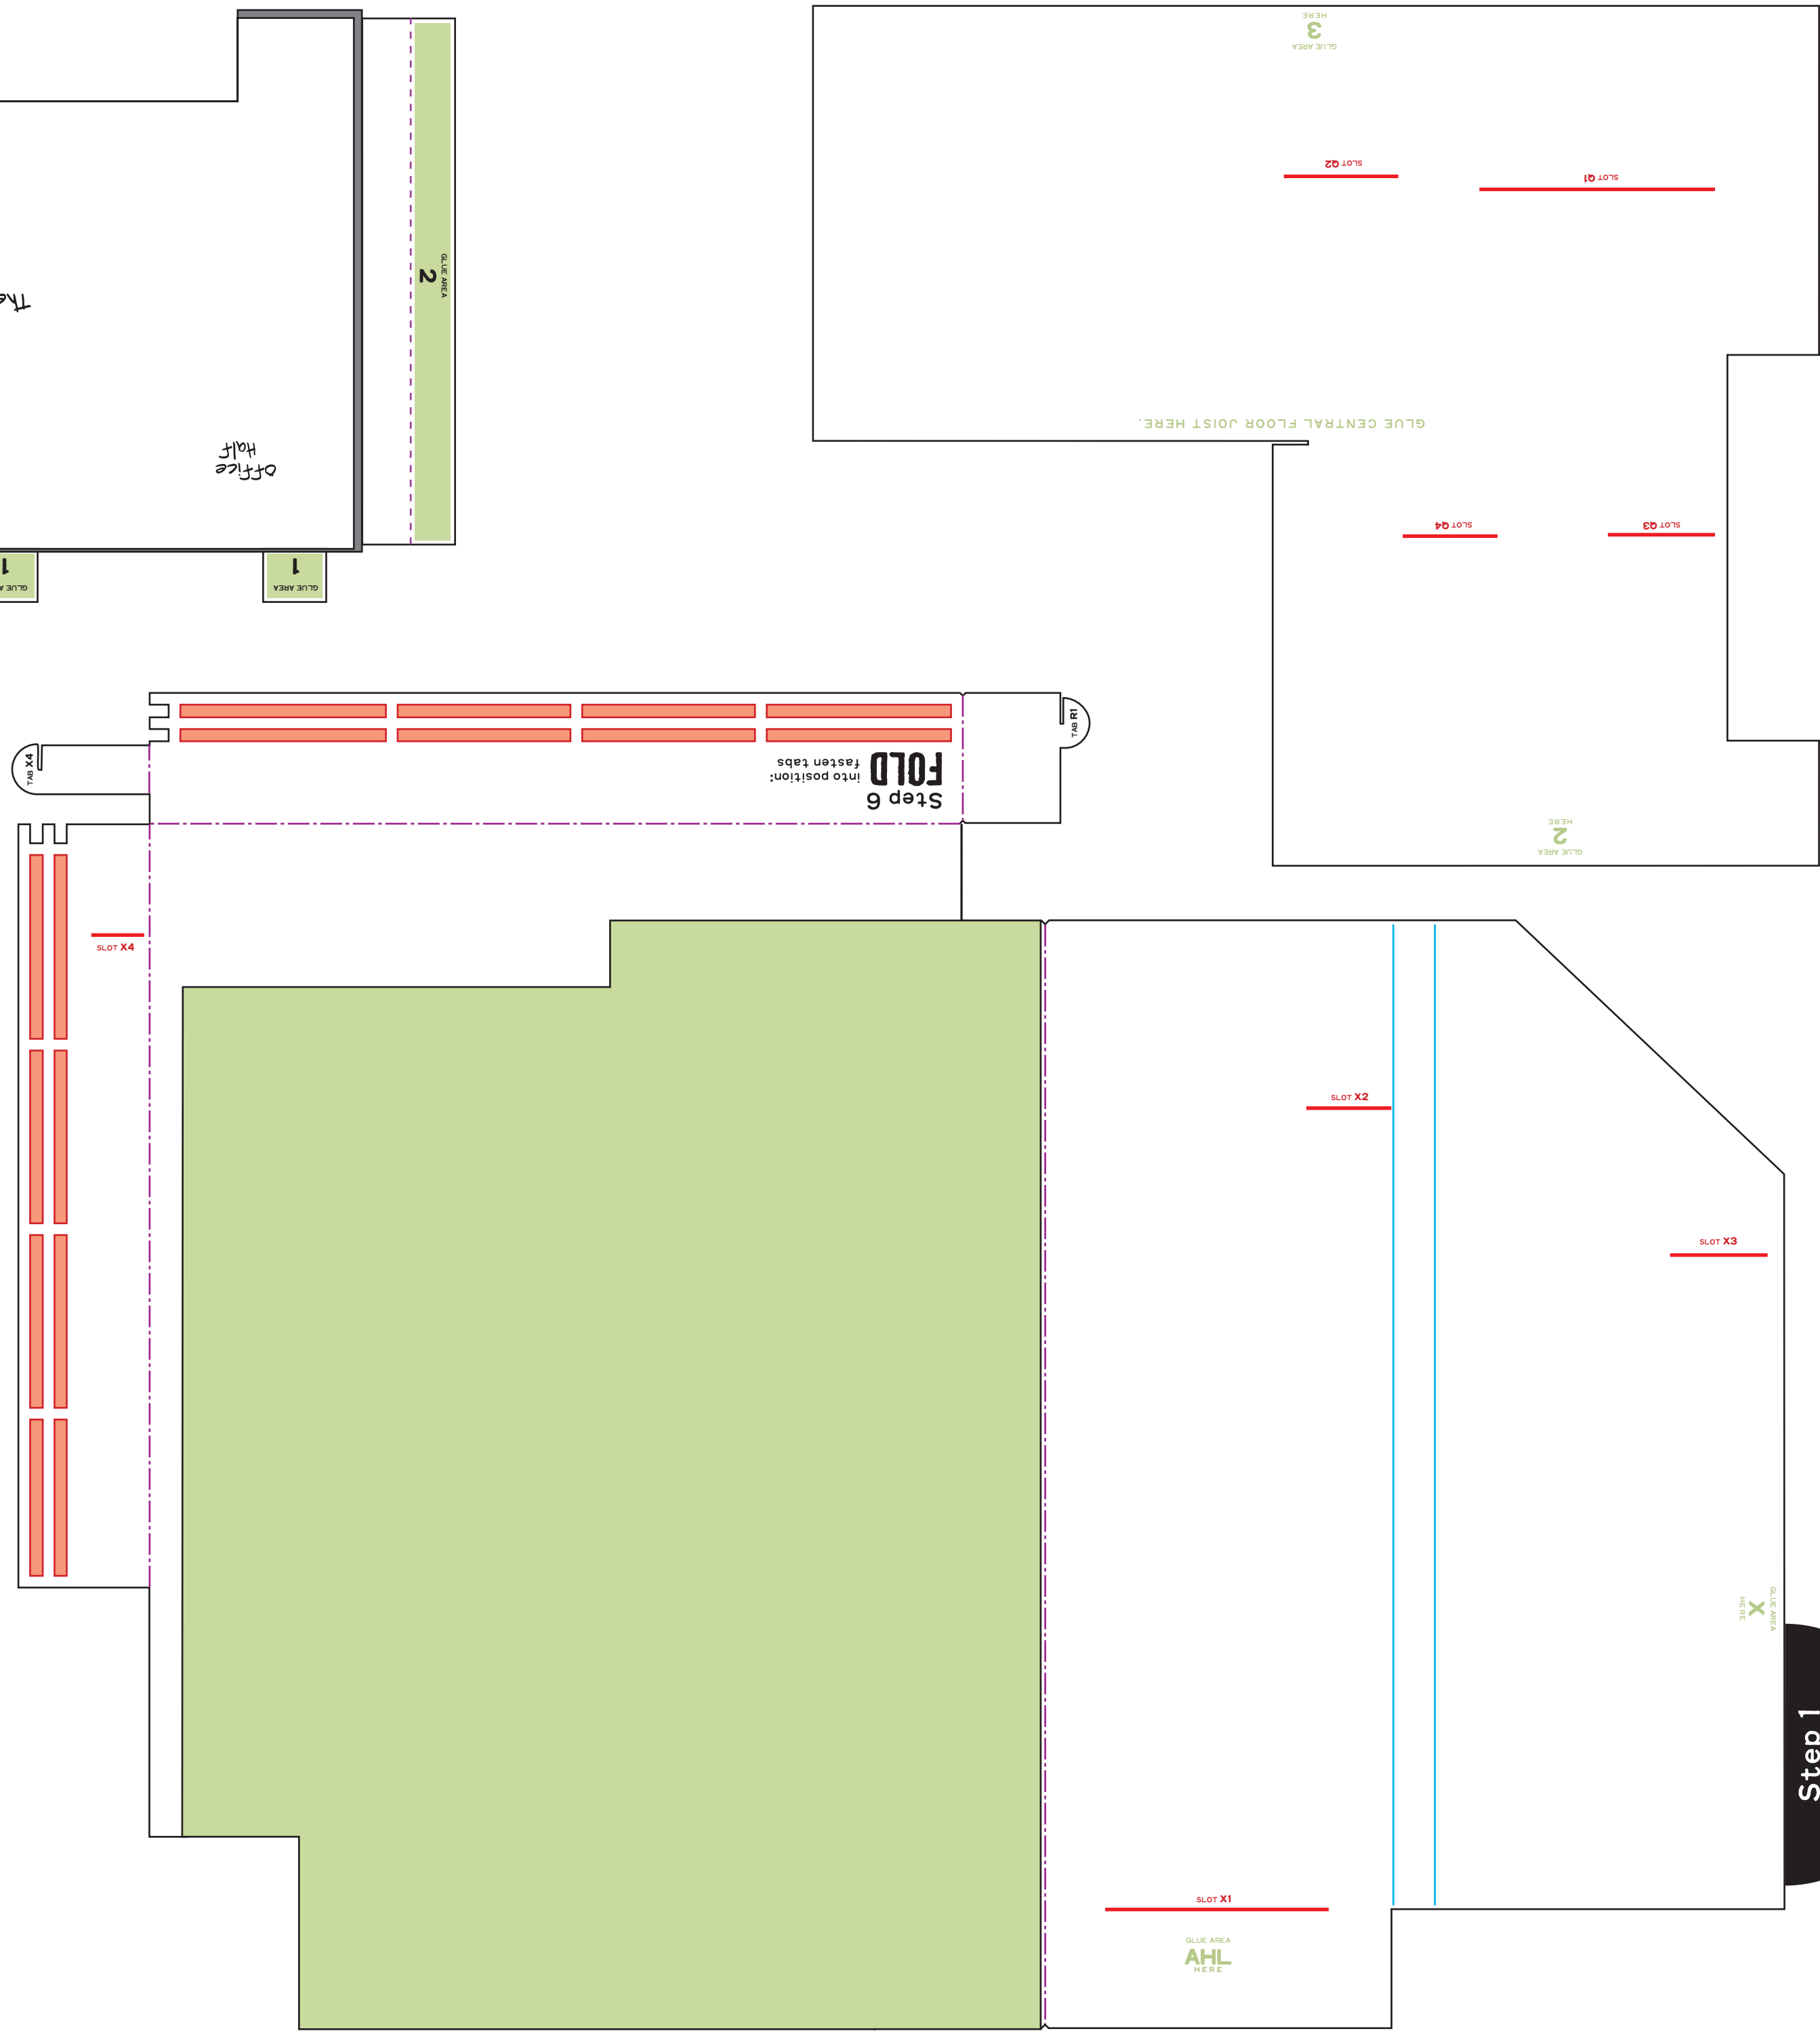

CENTRAL FLOOR JOIST:  
GLUE ALONG LEFT SIDE OF JUSTICE BALCONY BETWEEN DOWNSTAIRS CEILING AND UPSTAIRS FLOOR.

EDGE OF PIECE

SLOT OR INTERNAL HOLE: CUT THESE FIRST!

SCORE THIS LINE ON THIS SIDE

SCORE THIS LINE ON THE OTHER SIDE: USE NOTCHES TO GUIDE YOU

PLACEMENT GUIDE ONLY: DO NOT CUT OR SCORE!

APPLY GLUE HERE

7027 Lanewood Ave #519  
Hollywood, CA 90028

SCALE 1:40 Pap-Up Prototype 4Rev.