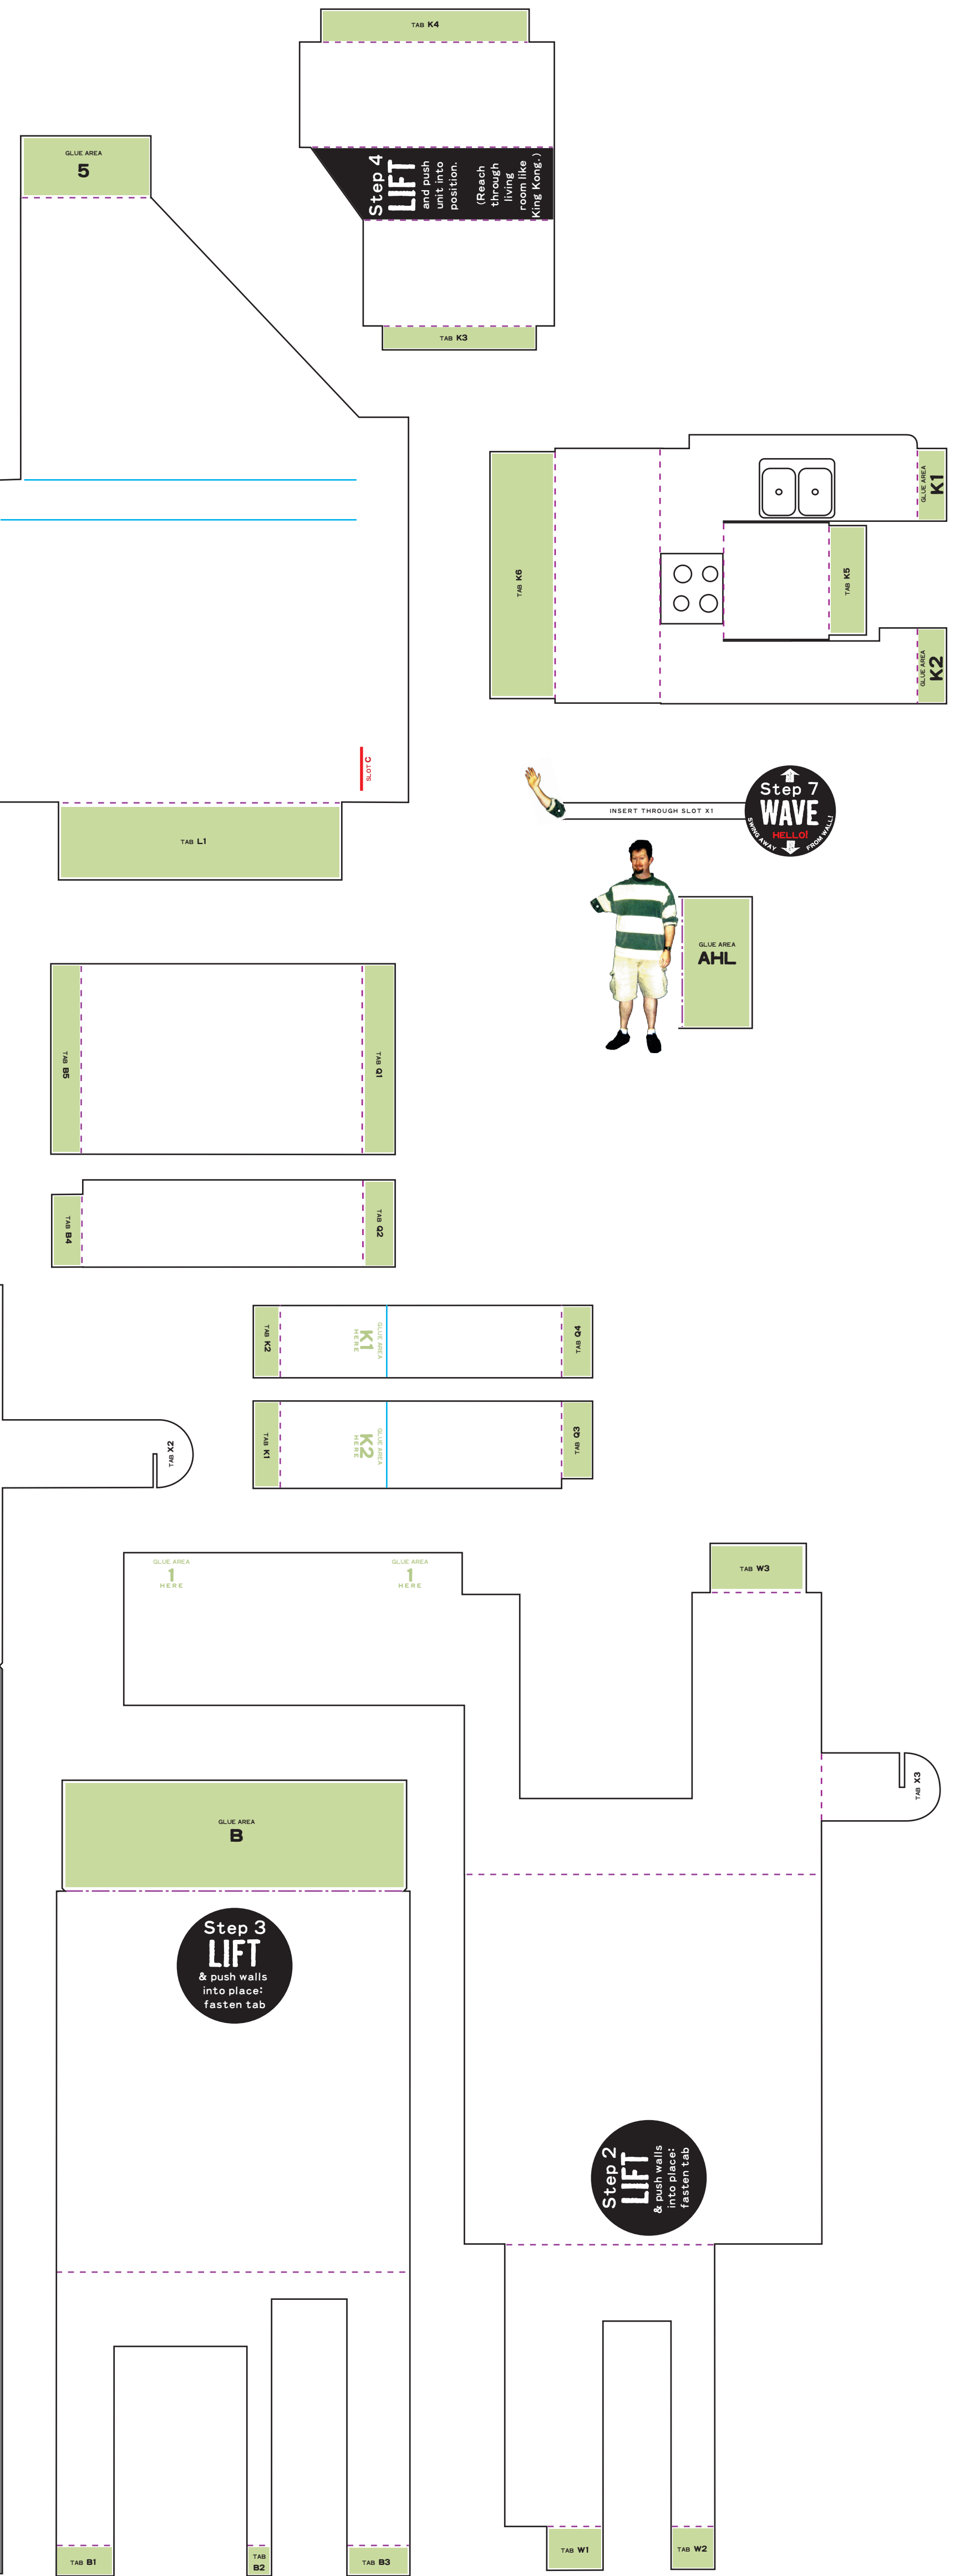

CENTRAL FLOOR JOIST:  
GLUE ALONG LEFT SIDE OF JUSTICE BALCONY BETWEEN DOWNSTAIRS CEILING AND UPSTAIRS FLOOR.

EDGE OF PIECE

SLOT OR INTERNAL HOLE: CUT THESE FIRST!

SCORE THIS LINE ON THIS SIDE

SCORE THIS LINE ON THE OTHER SIDE: USE NOTCHES TO GUIDE YOU

PLACEMENT GUIDE ONLY: DO NOT CUT OR SCORE!

APPLY GLUE HERE

7027 Lanewood Ave #519  
Hollywood, CA 90028

SCALE 1:40 Pap-Up Prototype 4Rev.