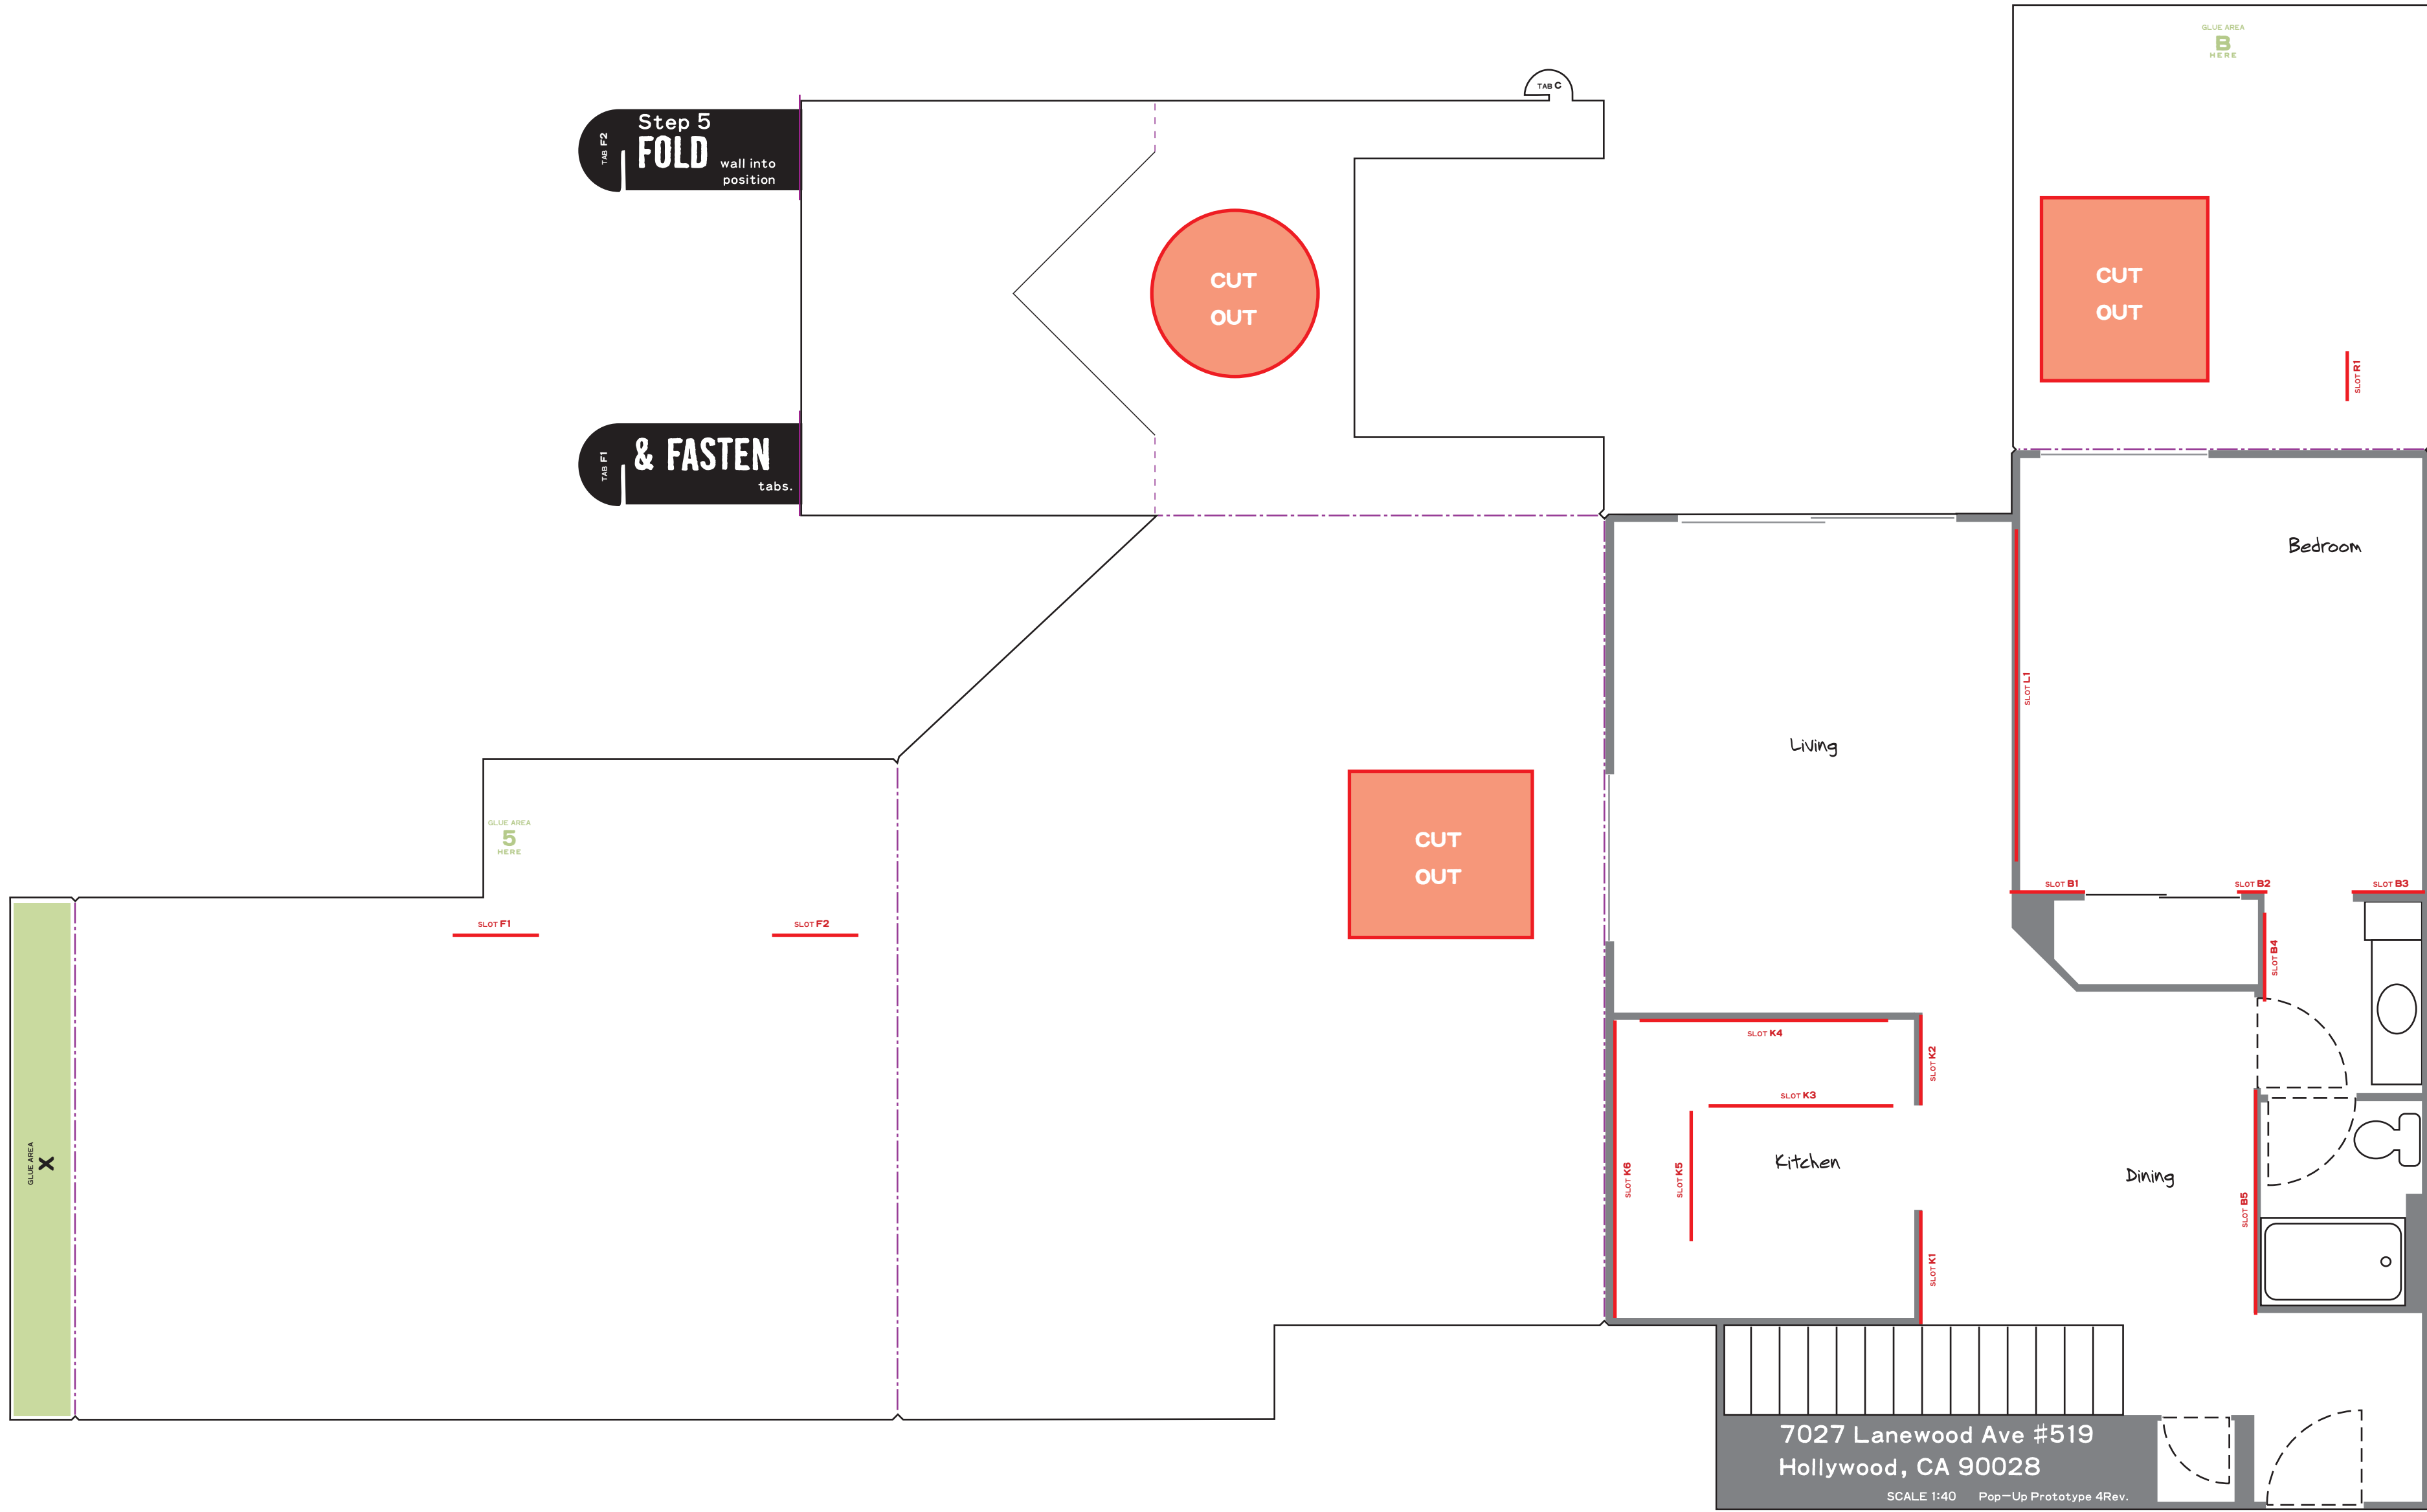

CENTRAL FLOOR JOIST:  
GLUE ALONG LEFT SIDE OF JUSTICE BALCONY BETWEEN DOWNSTAIRS CEILING AND UPSTAIRS FLOOR.

EDGE OF PIECE

SLOT OR INTERNAL HOLE: CUT THESE FIRST!

SCORE THIS LINE ON THIS SIDE

SCORE THIS LINE ON THE OTHER SIDE: USE NOTCHES TO GUIDE YOU

PLACEMENT GUIDE ONLY: DO NOT CUT OR SCORE!

APPLY GLUE HERE

7027 Lanewood Ave #519  
Hollywood, CA 90028

SCALE 1:40 Pap-Up Prototype 4Rev.